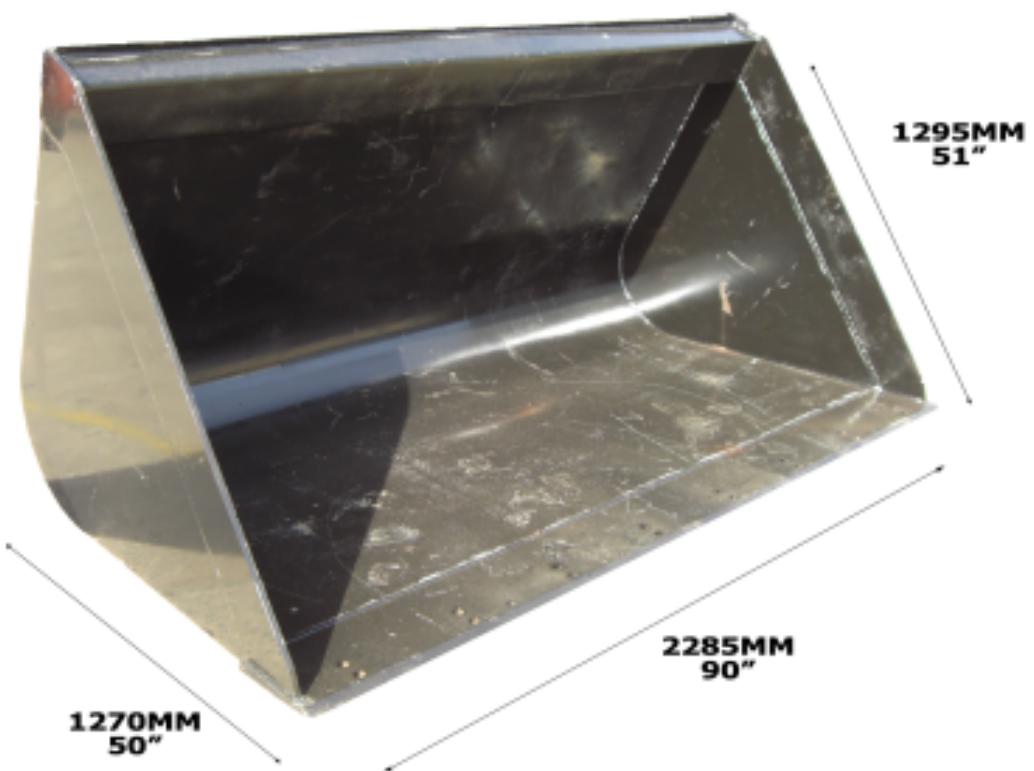

2.0 CU M TELEHANDLER BUCKET (HEAPED CAPACITY)

THB8290200QH730
90" 2CU M BUCKET FOR MANITOU QUICK HITCH

DESCRIPTION				
ITEM NO.				REV
ITEM NAME				REV
DATE	DATE	DATE	DATE	SCALE
REV	REV	REV	REV	REV
TOTAL NUMBER OF SHEETS				SHEET NO.