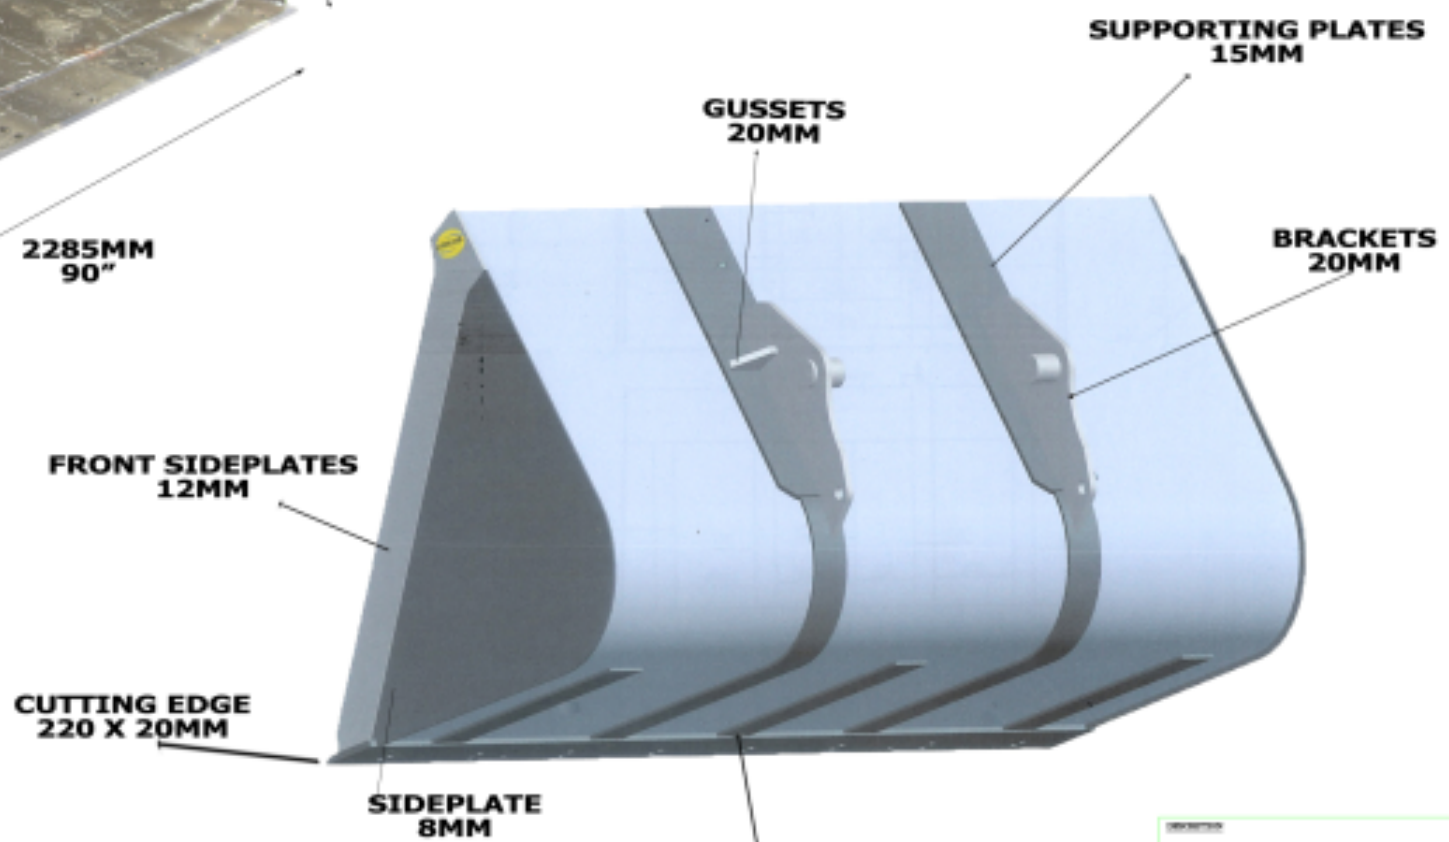

2.0 CU M TELEHANDLER BUCKET (HEAPED CAPACITY)

THB8290200QH730
90" 2CU M BUCKET FOR MANITOU QUICK HITCH

DESCRIPTION				
ITEM NO.				REV
ITEM NAME				REV
DATE	DATE	DATE	DATE	SCALE
REV	REV	REV	REV	REV
TOTAL NUMBER OF SHEETS				SHEET NO.